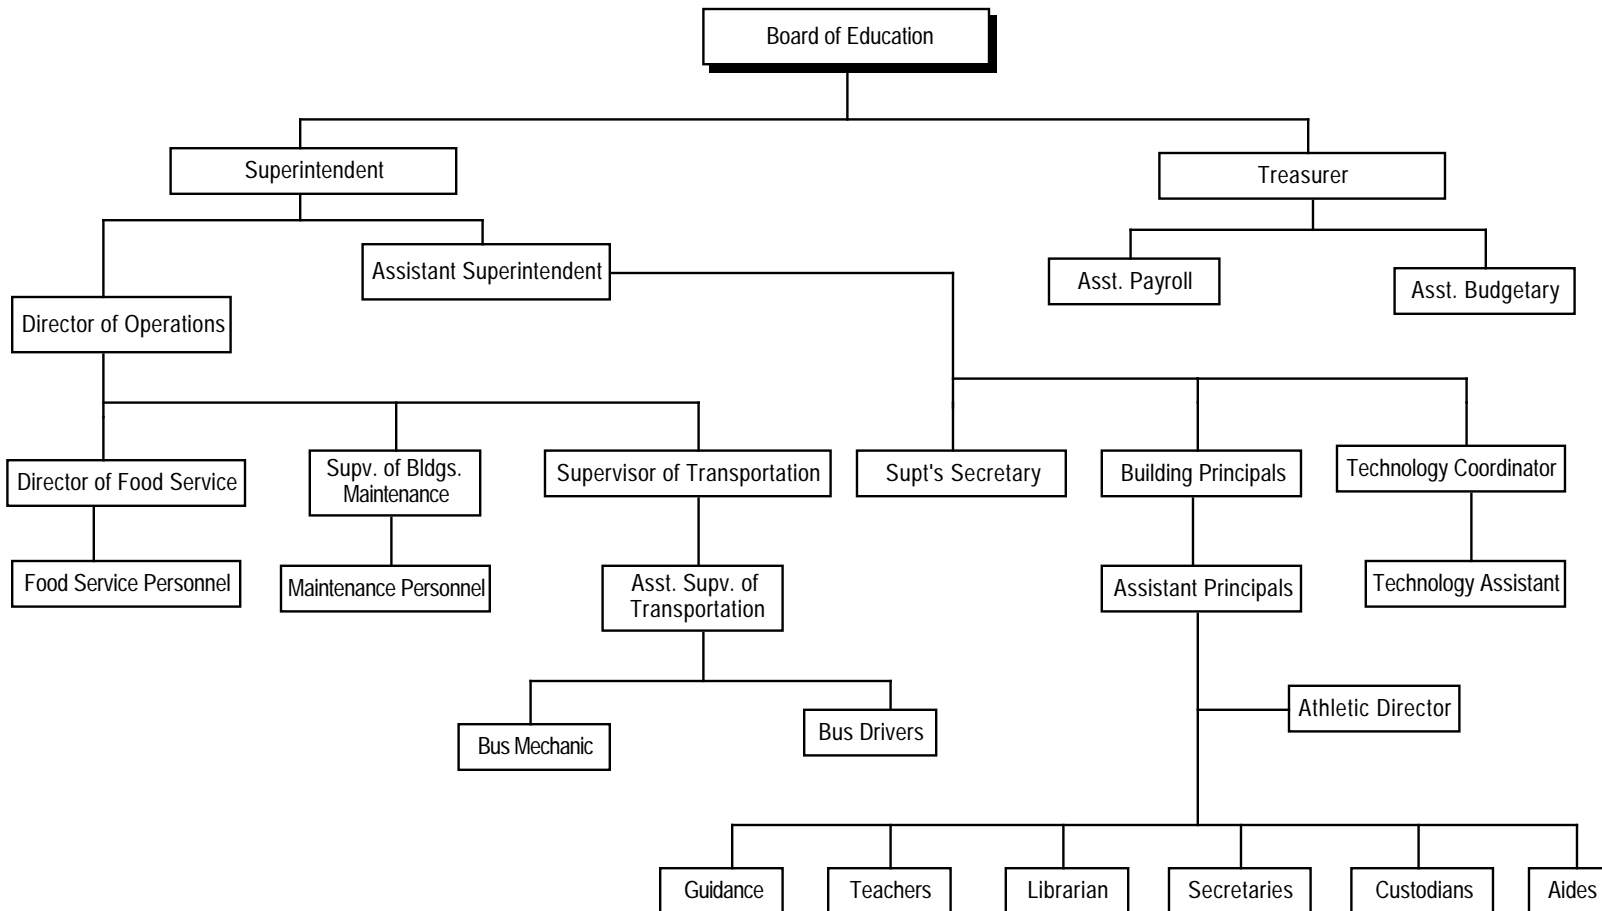

ORGANIZATIONAL CHART

[Adoption date: January 20, 2004]

CROSS REF.: CCB, Staff Relations and Lines of Authority

Bath Local School District, Lima, Ohio